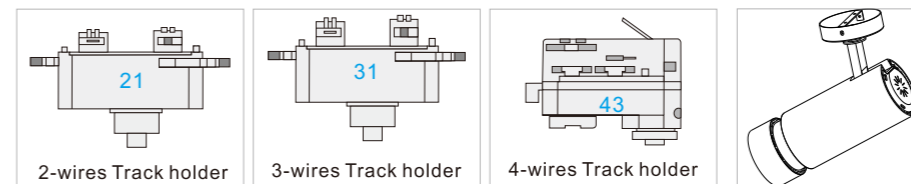

## T08D

T08D series track light is an adjustable focusing version. It can adjust the beam angle required as long as gently push the lamp to the required scale (optional beam angle: 15°/ 20°/ 25°/ 30°/ 40°), and work perfectly with dimming function as well.

Optional mounting ways: Track mounted (2 wires 1 circuit, 3 wires 1 circuit and 4 wires 3 circuits) & Ceiling surface mounted.

### 30W Size (mm)

a=φ75, b=110 c=50, d=130, e=100

CCT: 2700K, 3000K, 4000K  
CRI: CRI>90, R9>50/CRI>97, R9>95

UGR<22

Item No.	T08D3043S	T08D3031S	T08D3021S		
Beam angle	15°	20°	25°	30°	40°
Illumination	1900-2200lm	2300-2600lm	2300-2600lm	2300-2600lm	2300-2600lm
Power(W)	30W total 32W				
N. W.	1.2kg				
Packing	61*27*41CM 6pcs				
Input voltage	AC100-277V or AC200-240V				